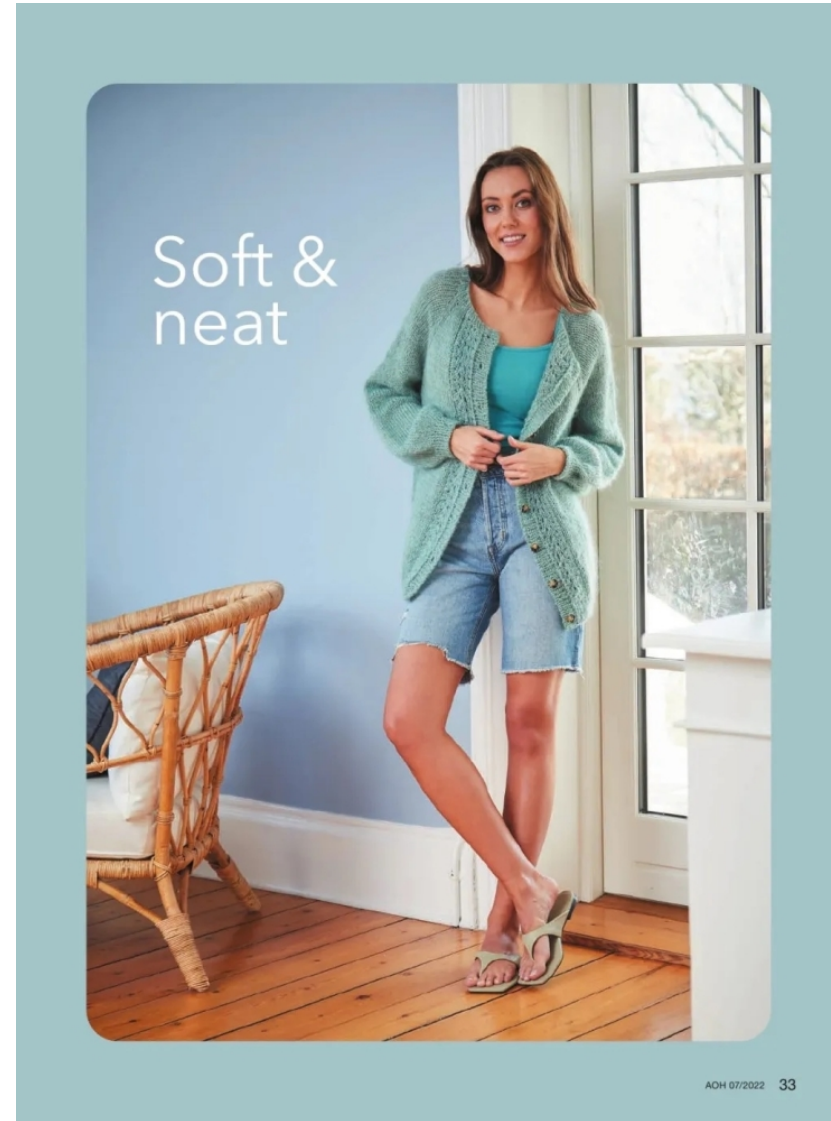

EMILIA H

Height: 176cm / 5' 9½" Bust: 82cm / 32½" C Waist: 62cm / 24½" Hips: 93cm / 36½" Shoes: 38 EU / 7 US / 5 UK Hair: Brown Eyes: Green