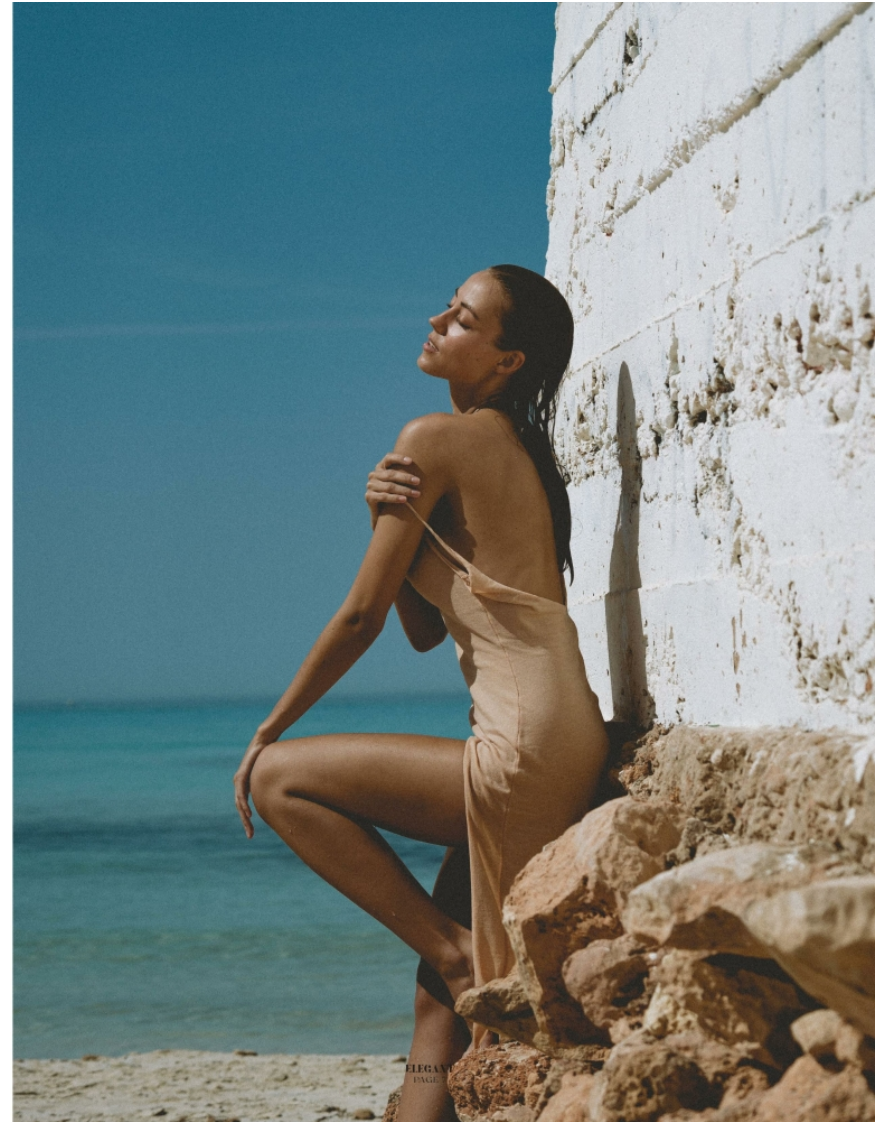

EMILIA H

ELEGANT
PAGE 6

EMILIA H

Height: 176cm / 5' 9½" Bust: 82cm / 32½" C Waist: 62cm / 24½" Hips: 93cm / 36½" Shoes: 38 EU / 7 US / 5 UK Hair: Brown Eyes: Green