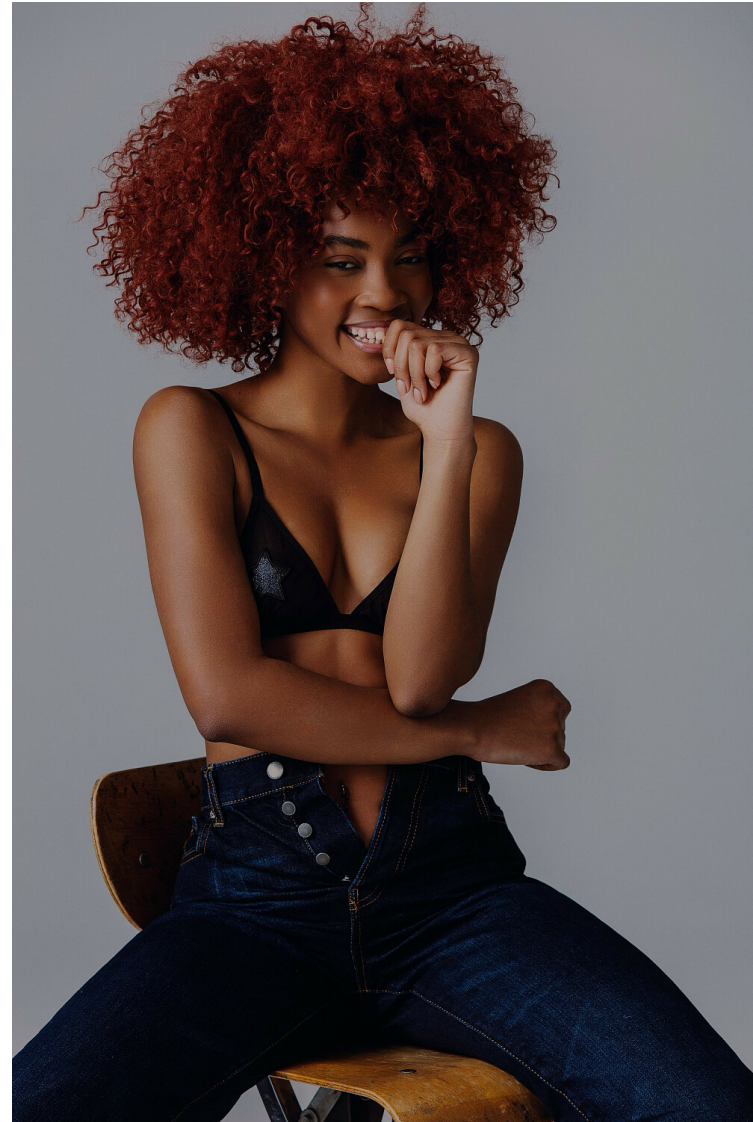

YOLANDE L

Height: 175cm / 5' 9" Bust: 85cm / 33½" B Waist: 63cm / 25" Hips: 93cm / 36½" Shoes: 40 EU / 9 US / 7 UK Hair: Black Eyes: Brown Vaccinated: Yes

YOLANDE L

Height: 175cm / 5' 9" Bust: 85cm / 33½" B Waist: 63cm / 25" Hips: 93cm / 36½" Shoes: 40EU / 9US / 7UK Hair: Black Eyes: Brown Vaccinated: Yes

YOLANDE L

Height: 175cm / 5'9" Bust: 85cm / 33½" B Waist: 63cm / 25" Hips: 93cm / 36½" Shoes: 40EU / 9US / 7UK Hair: Black Eyes: Brown Vaccinated: Yes

YOLANDE L

Height: 175cm / 5' 9" Bust: 85cm / 33½" B Waist: 63cm / 25" Hips: 93cm / 36½" Shoes: 40 EU / 9 US / 7 UK Hair: Black Eyes: Brown Vaccinated: Yes