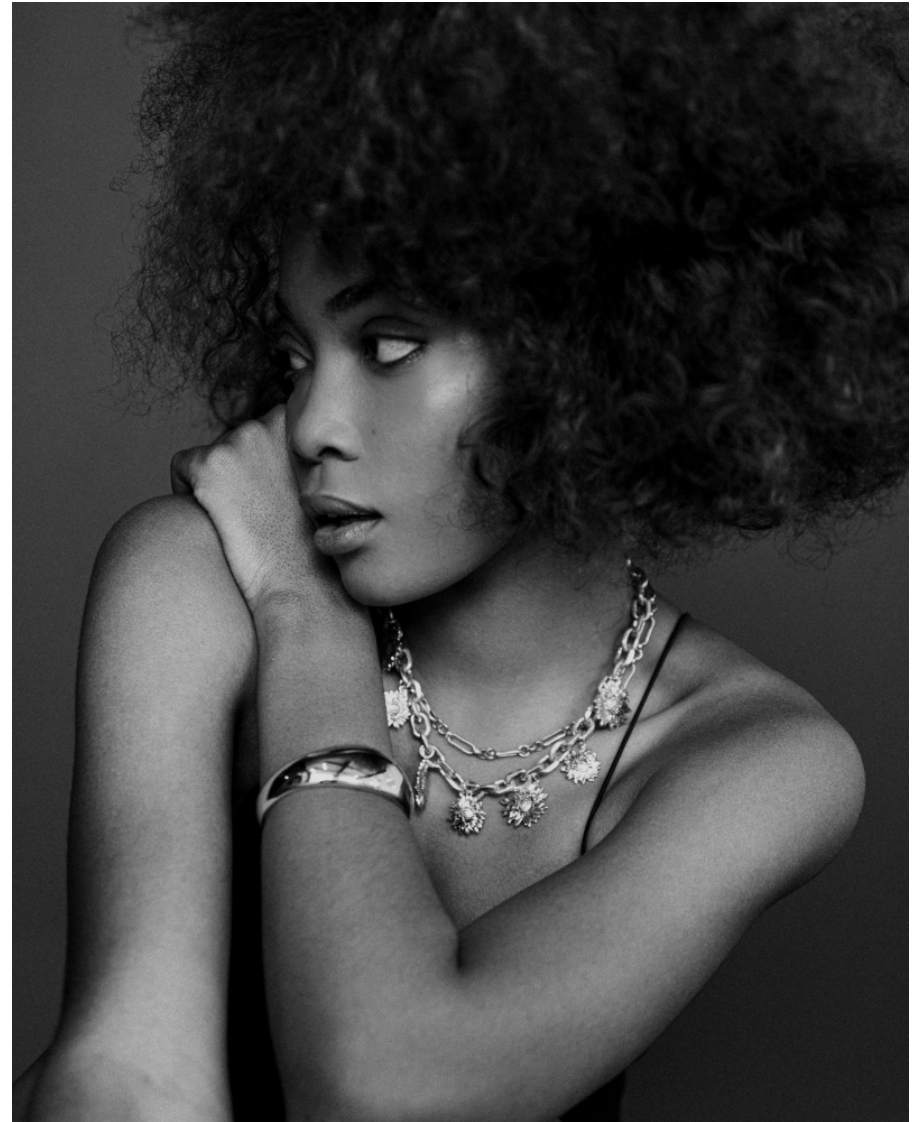

YOLANDE L

Height: 175cm / 5' 9" Bust: 85cm / 33½" B Waist: 63cm / 25" Hips: 93cm / 36½" Shoes: 40 EU / 9 US / 7 UK Hair: Black Eyes: Brown Vaccinated: Yes

LINKMODELS
INTERNATIONAL LTD.

YOLANDE L

Height: 175cm / 5' 9" Bust: 85cm / 33½" B Waist: 63cm / 25" Hips: 93cm / 36½" Shoes: 40 EU / 9 US / 7 UK Hair: Black Eyes: Brown Vaccinated: Yes