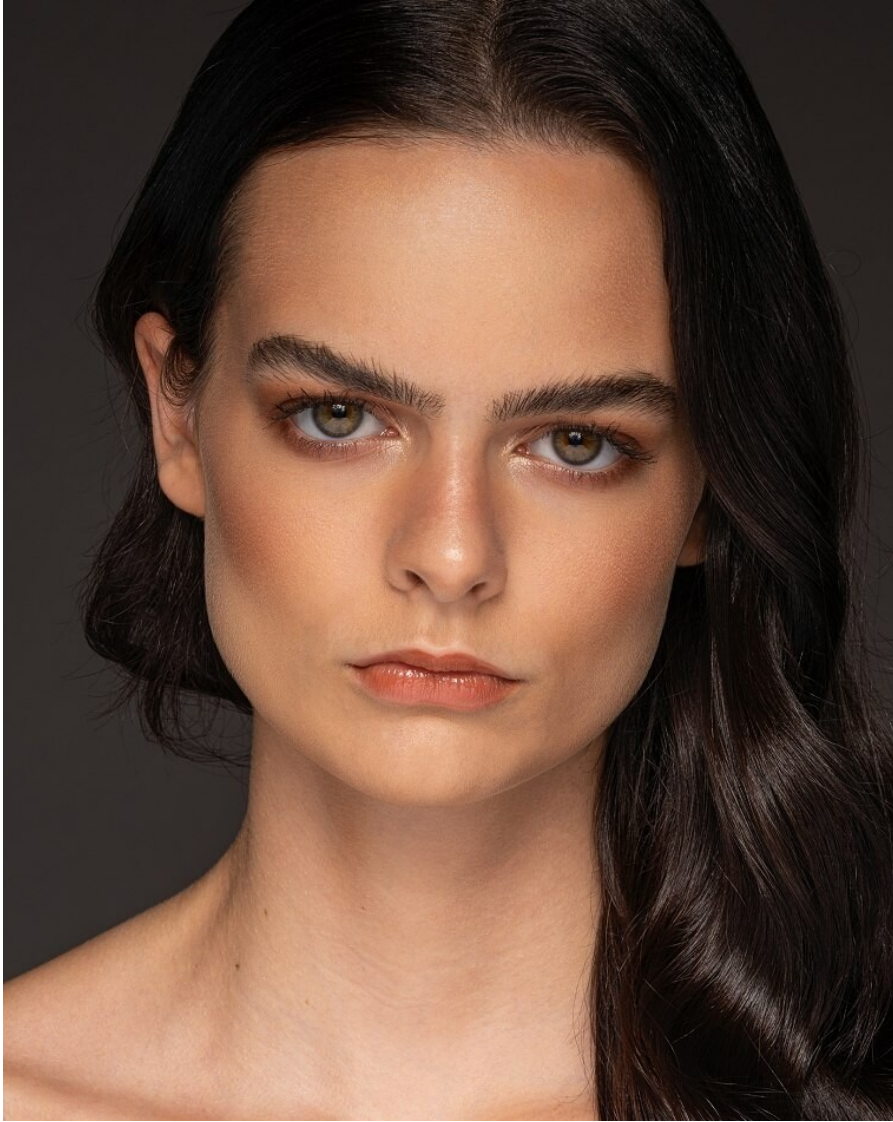

LILA M

Height: 178cm / 5' 10" Bust: 81.5cm / 32" A Waist: 64cm / 25" Hips: 86cm / 34" Shoes: 38.5EU / 7½US / 5½UK Hair: Dark brown Eyes: Green