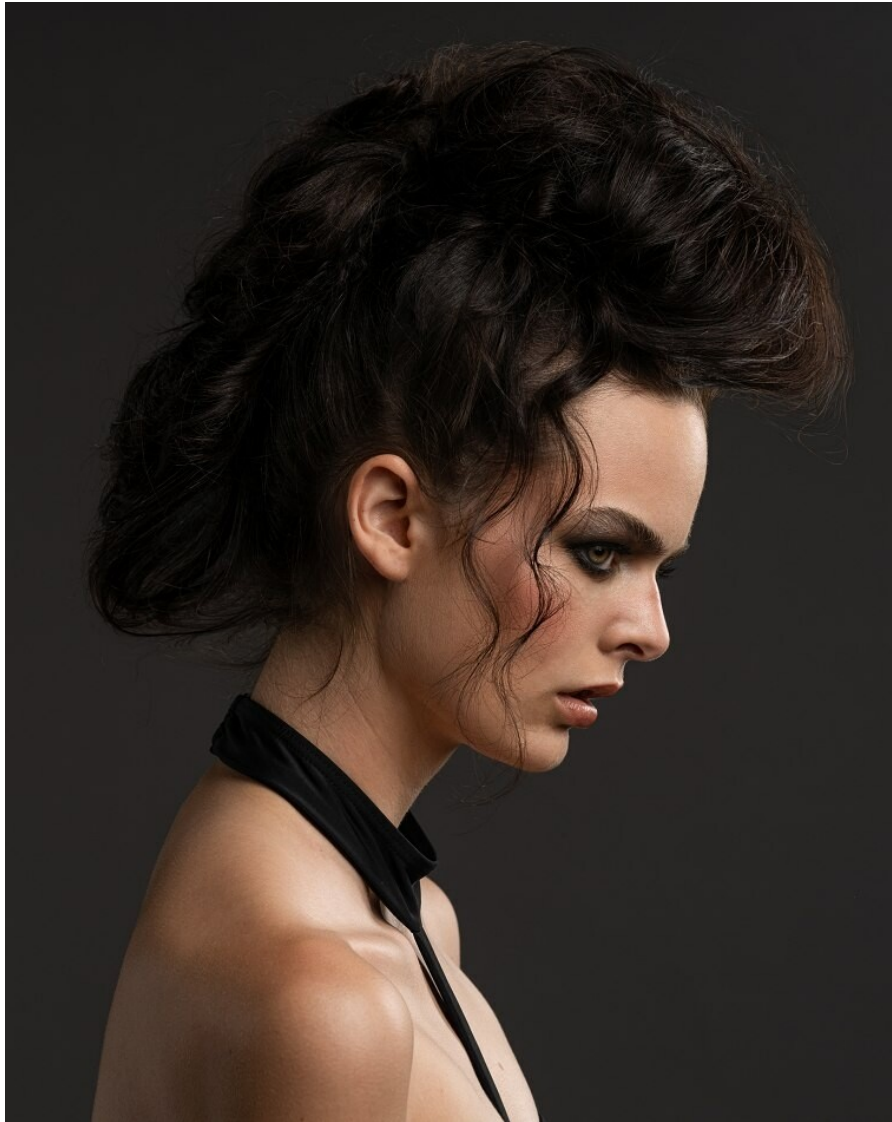

**LILA M**

Height: 178cm / 5' 10" Bust: 81.5cm / 32" A Waist: 64cm / 25" Hips: 86cm / 34" Shoes: 38.5EU / 7½US / 5½UK Hair: Dark brown Eyes: Green

**LILA M**

Height: 178cm / 5' 10" Bust: 81.5cm / 32" A Waist: 64cm / 25" Hips: 86cm / 34" Shoes: 38.5EU / 7½US / 5½UK Hair: Dark brown Eyes: Green