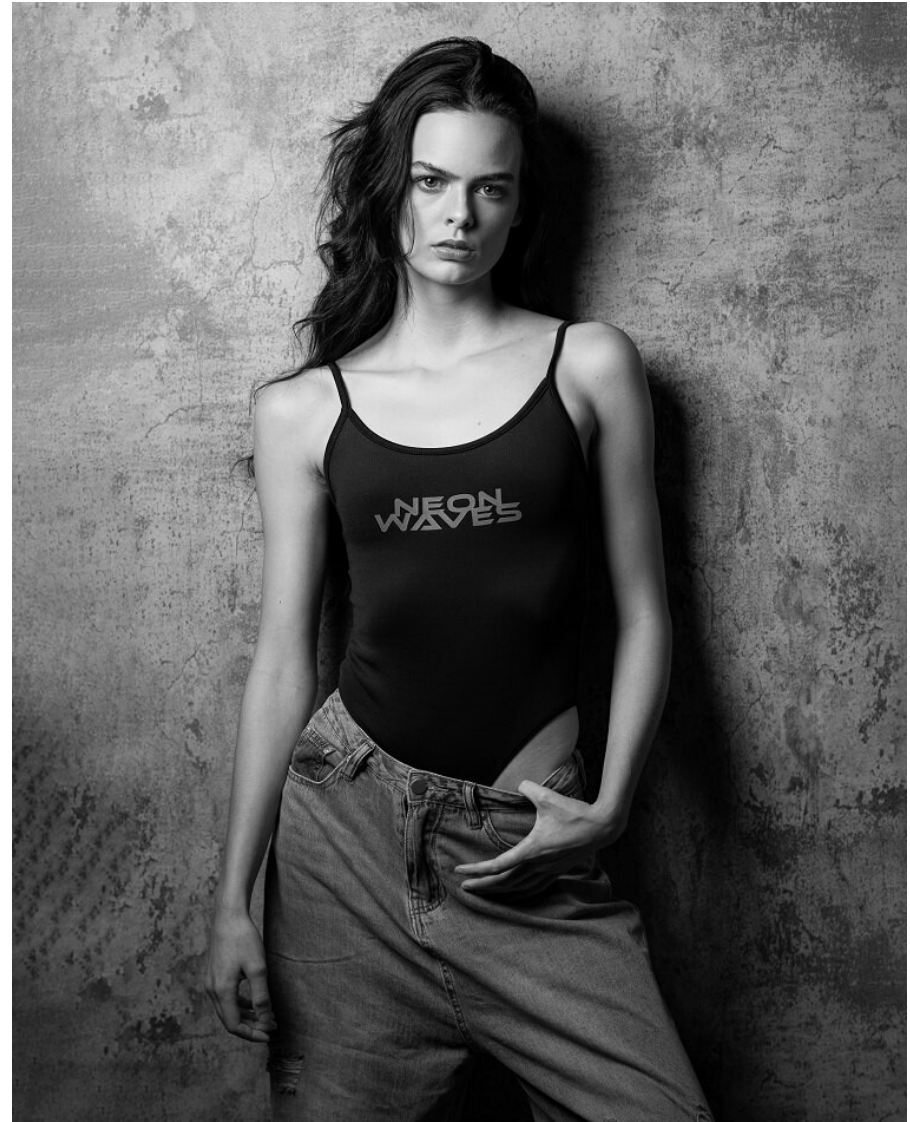

**LILA M**

Height: 178cm / 5' 10" Bust: 81.5cm / 32" A Waist: 64cm / 25" Hips: 86cm / 34" Shoes: 38.5EU / 7½US / 5½UK Hair: Dark brown Eyes: Green

**LILA M**

Height: 178cm / 5' 10"   Bust: 81.5cm / 32" A   Waist: 64cm / 25"   Hips: 86cm / 34"   Shoes: 38.5EU / 7½US / 5½UK   Hair: Dark brown   Eyes: Green