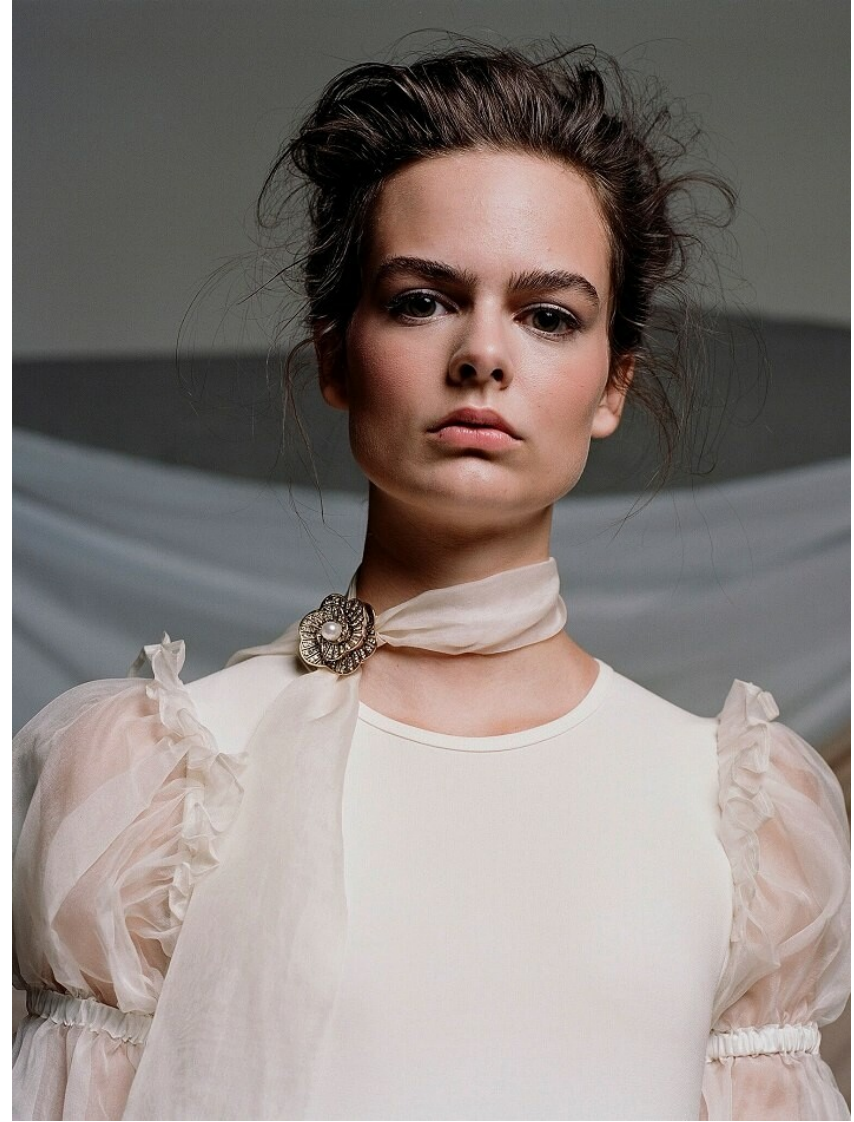

**LILA M**

Height: 178cm / 5' 10" Bust: 81.5cm / 32" A Waist: 64cm / 25" Hips: 86cm / 34" Shoes: 38.5EU / 7½US / 5½UK Hair: Dark brown Eyes: Green

**LINK**MODELS  
INTERNATIONAL LTD.

**LILA M**

Height: 178cm / 5' 10"   Bust: 81.5cm / 32" A   Waist: 64cm / 25"   Hips: 86cm / 34"   Shoes: 38.5EU / 7½US / 5½UK   Hair: Dark brown   Eyes: Green