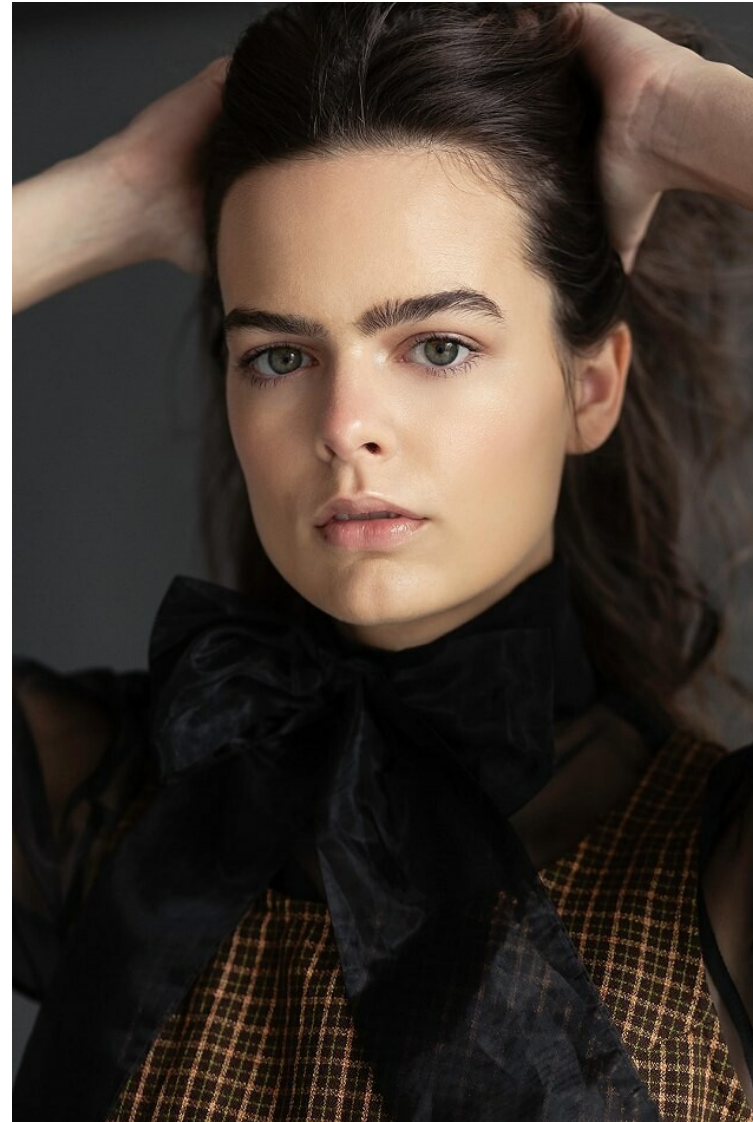

LILA M

Height: 178cm / 5' 10" Bust: 81.5cm / 32" A Waist: 64cm / 25" Hips: 86cm / 34" Shoes: 38.5EU / 7½US / 5½UK Hair: Dark brown Eyes: Green