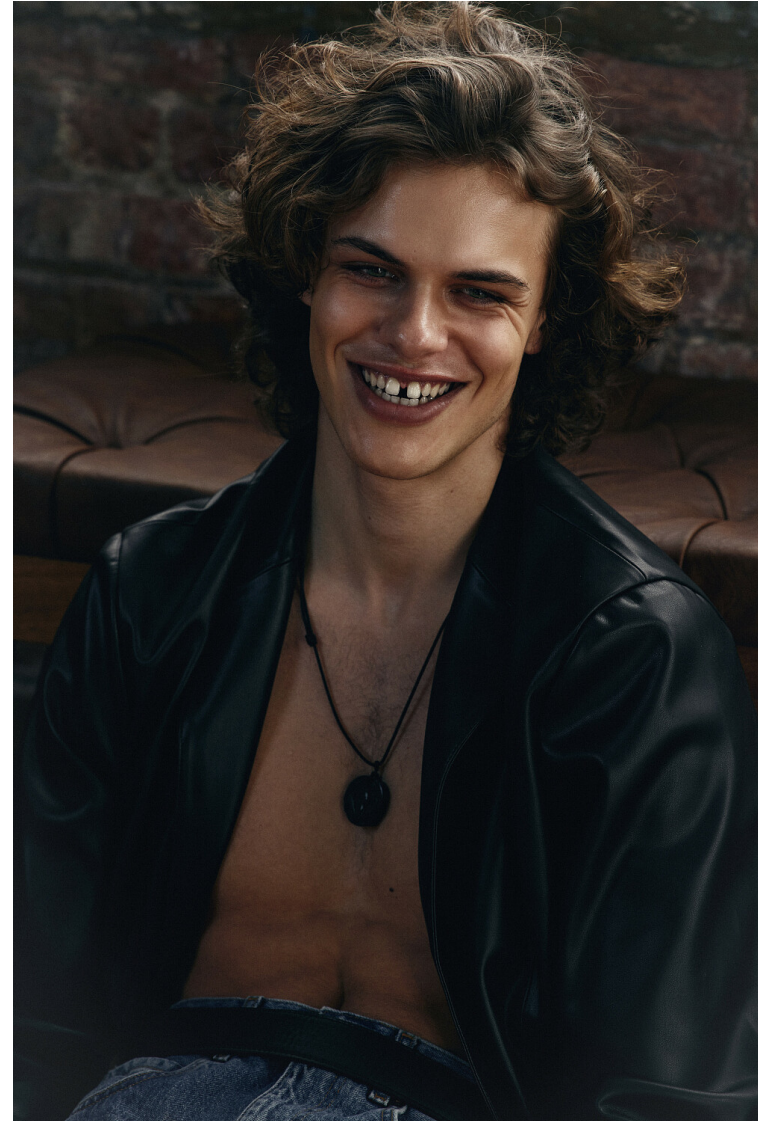

LINKMODELS
INTERNATIONAL LTD.

NILS B

Height: 191cm / 6' 3"   Chest: 96cm / 38"   Waist: 81.5cm / 32"   Shoes: 45.5 EU / 11½ US / 11 UK   Hair: Dark blond   Eyes: Blue   Vaccinated: Yes