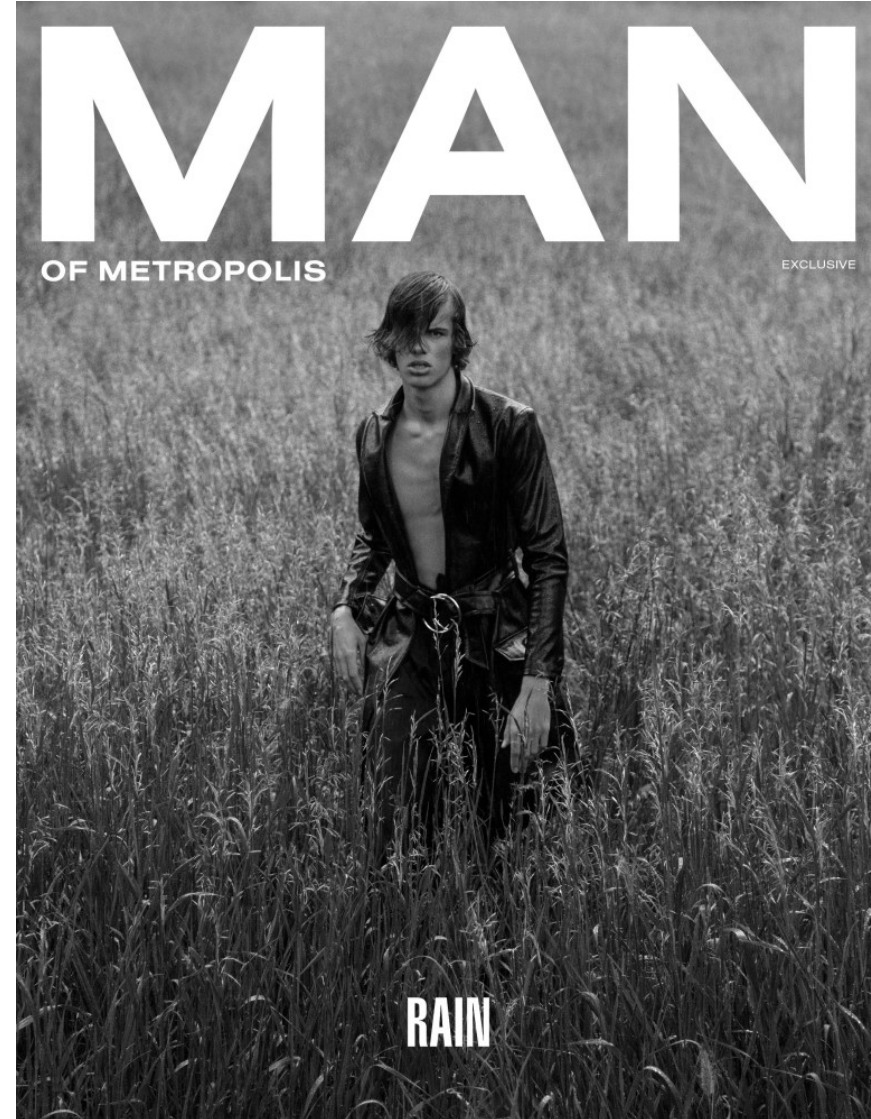

LINKMODELS
INTERNATIONAL LTD.

NILS B

Height: 191cm / 6' 3"   Chest: 96cm / 38"   Waist: 81.5cm / 32"   Shoes: 45.5 EU / 11½ US / 11 UK   Hair: Dark blond   Eyes: Blue   Vaccinated: Yes