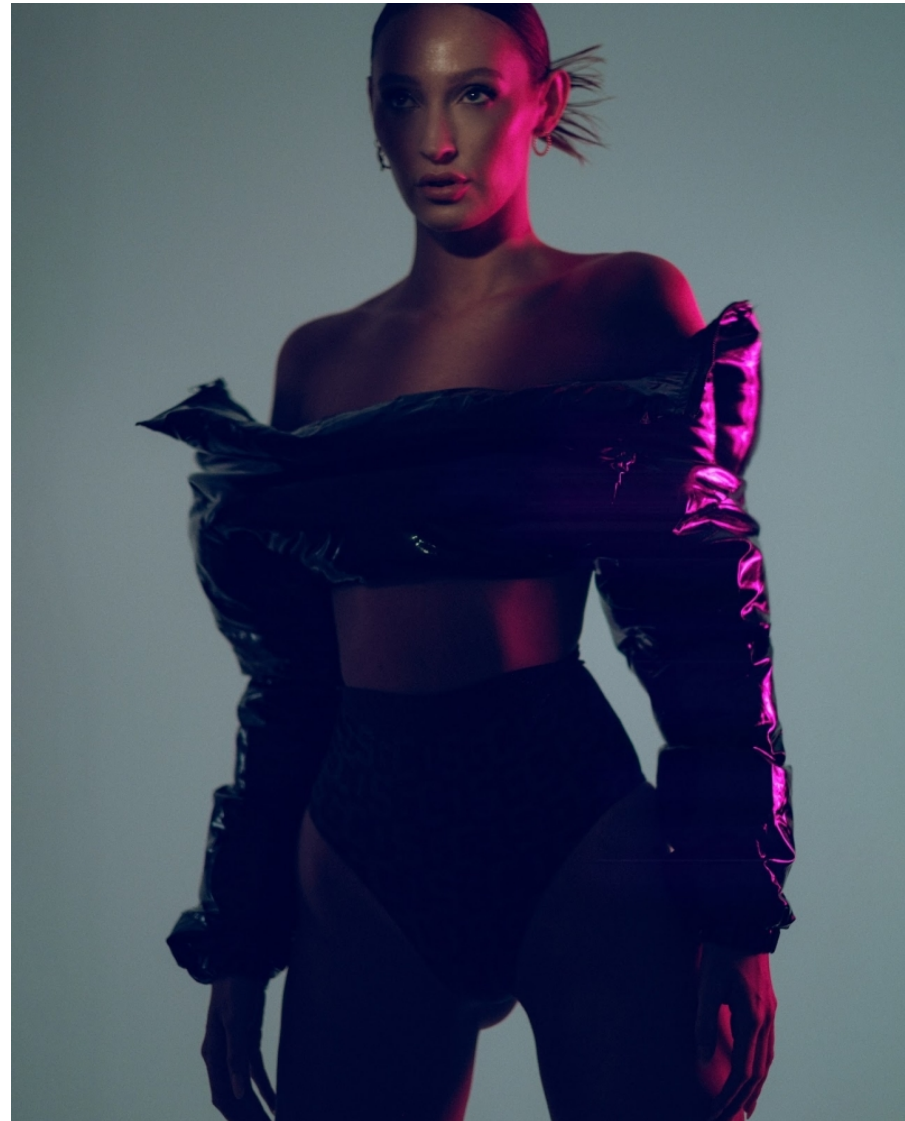

LINKMODELS
INTERNATIONAL LTD.

GEORGIA S

Height: 180cm / 5' 11"   Bust: 81cm / 32" BC   Waist: 66cm / 26"   Hips: 96cm / 38"   Shoes: 41 EU / 10 US / 8 UK   Hair: Blond   Eyes: Green