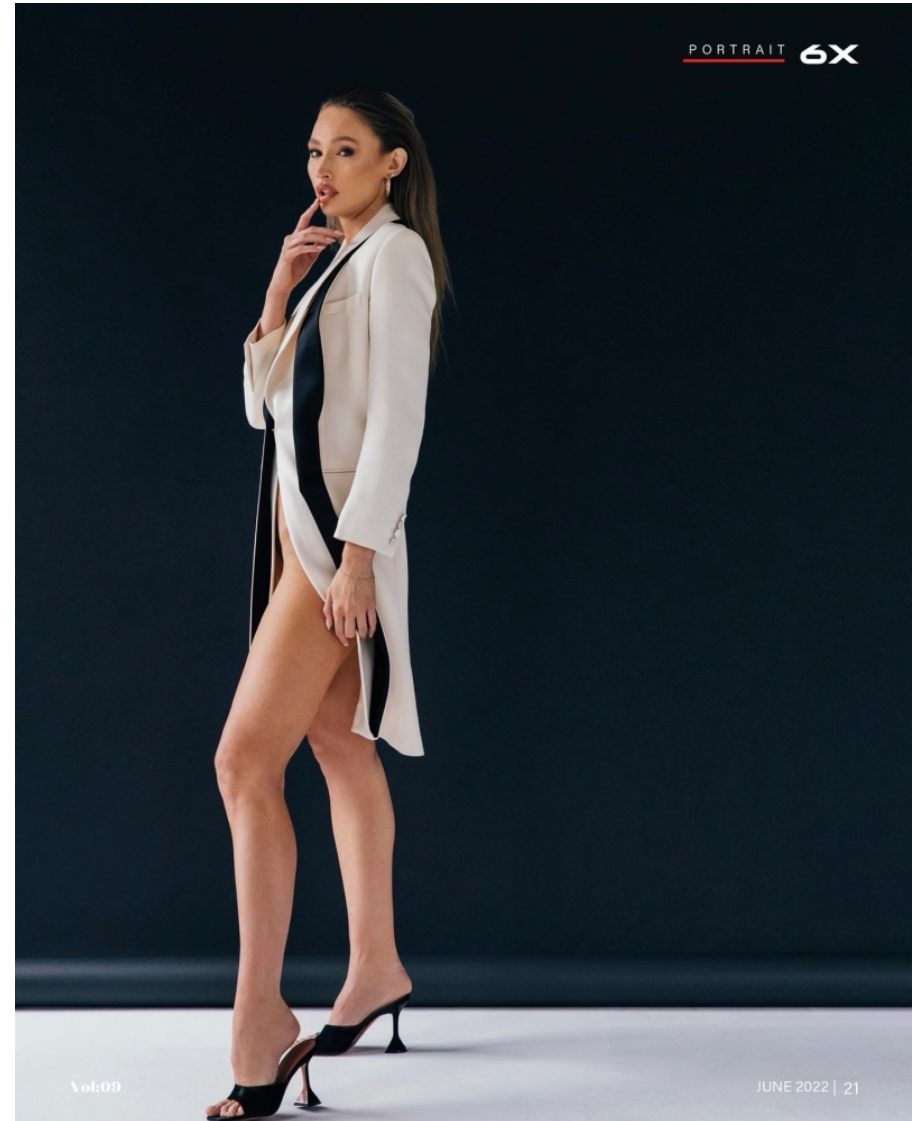

LINKMODELS
INTERNATIONAL LTD.

GEORGIA S

Height: 180cm / 5' 11" Bust: 81cm / 32" BC Waist: 66cm / 26" Hips: 96cm / 38" Shoes: 41 EU / 10 US / 8 UK Hair: Blond Eyes: Green

LINK MODELS

INTERNATIONAL LTD.

GEORGIA S