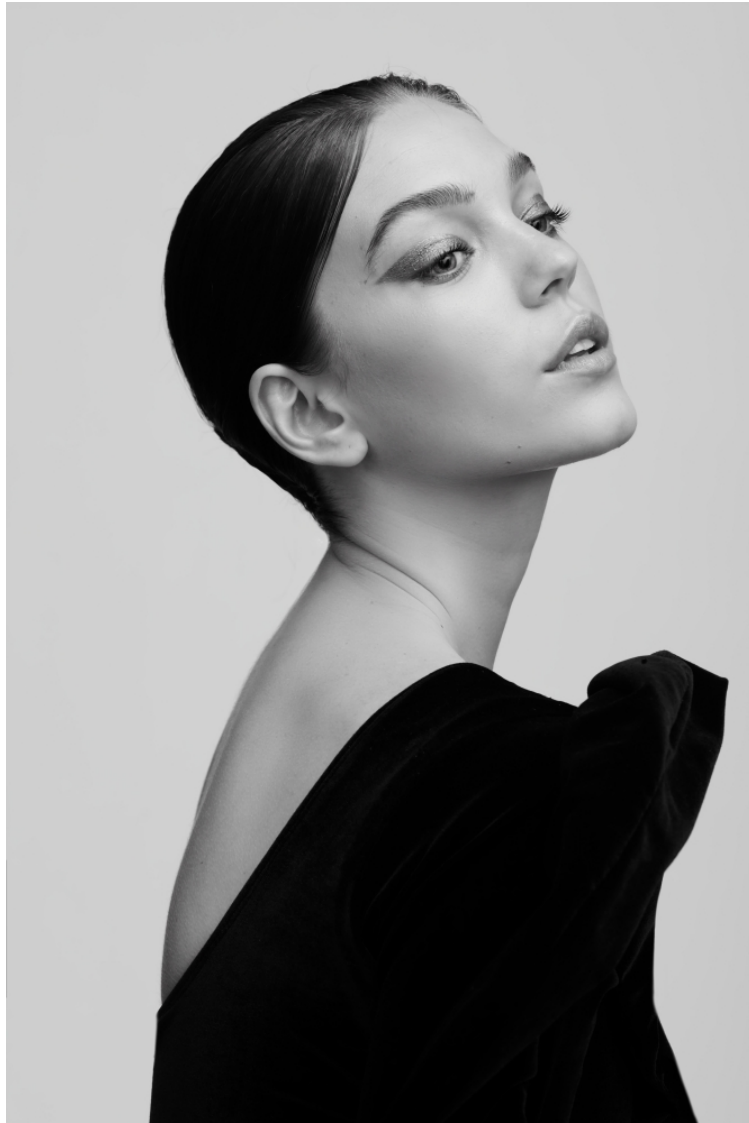

LINKMODELS
INTERNATIONAL LTD.

PRISCILLA M

Height: 176cm / 5' 9½" Bust: 89cm / 35" BC Waist: 61.5cm / 24" Hips: 93cm / 36½" Shoes: 39 EU / 8 US / 6 UK Hair: Blond Eyes: Blue

LINKMODELS
INTERNATIONAL LTD.

PRISCILLA M

Height: 176cm / 5' 9½" Bust: 89cm / 35" BC Waist: 61.5cm / 24" Hips: 93cm / 36½" Shoes: 39 EU / 8 US / 6 UK Hair: Blond Eyes: Blue

LINKMODELS
INTERNATIONAL LTD.

PRISCILLA M

Height: 176cm / 5' 9½" Bust: 89cm / 35" BC Waist: 61.5cm / 24" Hips: 93cm / 36½" Shoes: 39 EU / 8 US / 6 UK Hair: Blond Eyes: Blue