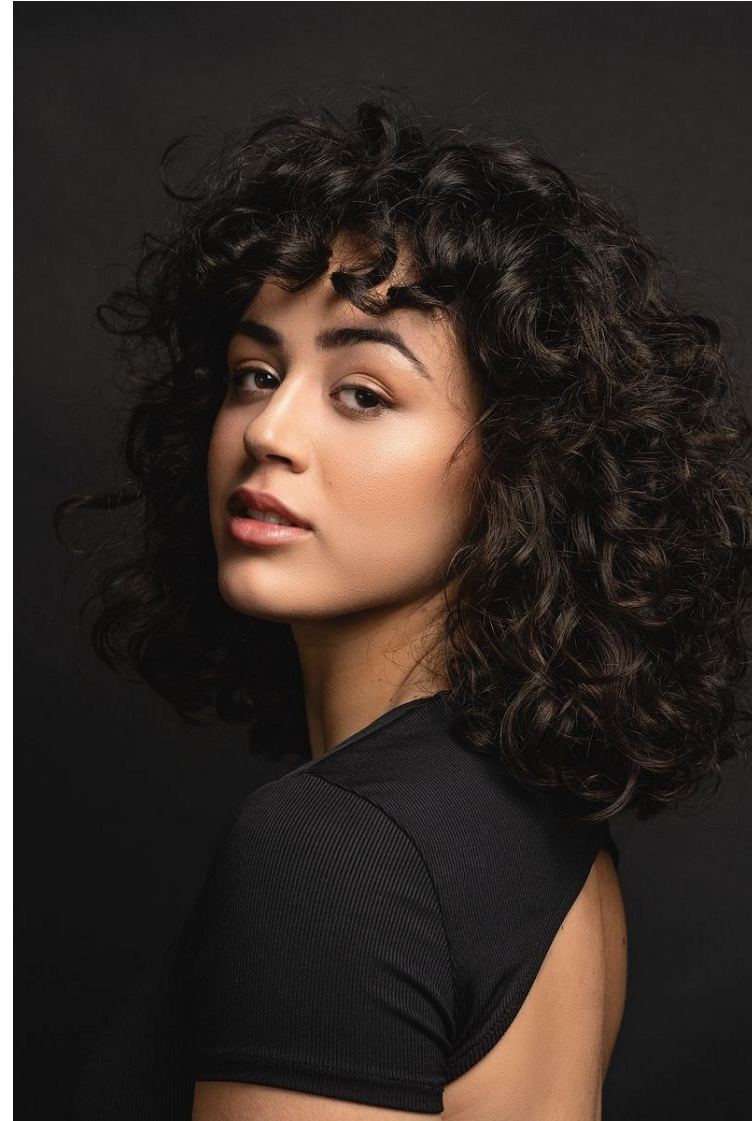

LINKMODELS
INTERNATIONAL LTD.

LUCÍA H

Height: 179cm / 5' 10½" Bust: 93cm / 36½" B Waist: 76cm / 30" Hips: 109cm / 43" Shoes: 41 EU / 10 US / 8 UK Hair: Brown Eyes: Brown Vaccinated: Yes

LINKMODELS
INTERNATIONAL LTD.

LUCÍA H

Height: 179cm / 5' 10½" Bust: 93cm / 36½" B Waist: 76cm / 30" Hips: 109cm / 43" Shoes: 41 EU / 10 US / 8 UK Hair: Brown Eyes: Brown Vaccinated: Yes

LINKMODELS
INTERNATIONAL LTD.

LUCÍA H

Height: 179cm / 5' 10½" Bust: 93cm / 36½" B Waist: 76cm / 30" Hips: 109cm / 43" Shoes: 41 EU / 10 US / 8 UK Hair: Brown Eyes: Brown Vaccinated: Yes

LUCÍA H

Height: 179cm / 5' 10½" Bust: 93cm / 36½" B Waist: 76cm / 30" Hips: 109cm / 43" Shoes: 41 EU / 10 US / 8 UK Hair: Brown Eyes: Brown Vaccinated: Yes

LUCÍA H

Height: 179cm / 5' 10½" Bust: 93cm / 36½" B Waist: 76cm / 30" Hips: 109cm / 43" Shoes: 41 EU / 10 US / 8 UK Hair: Brown Eyes: Brown Vaccinated: Yes