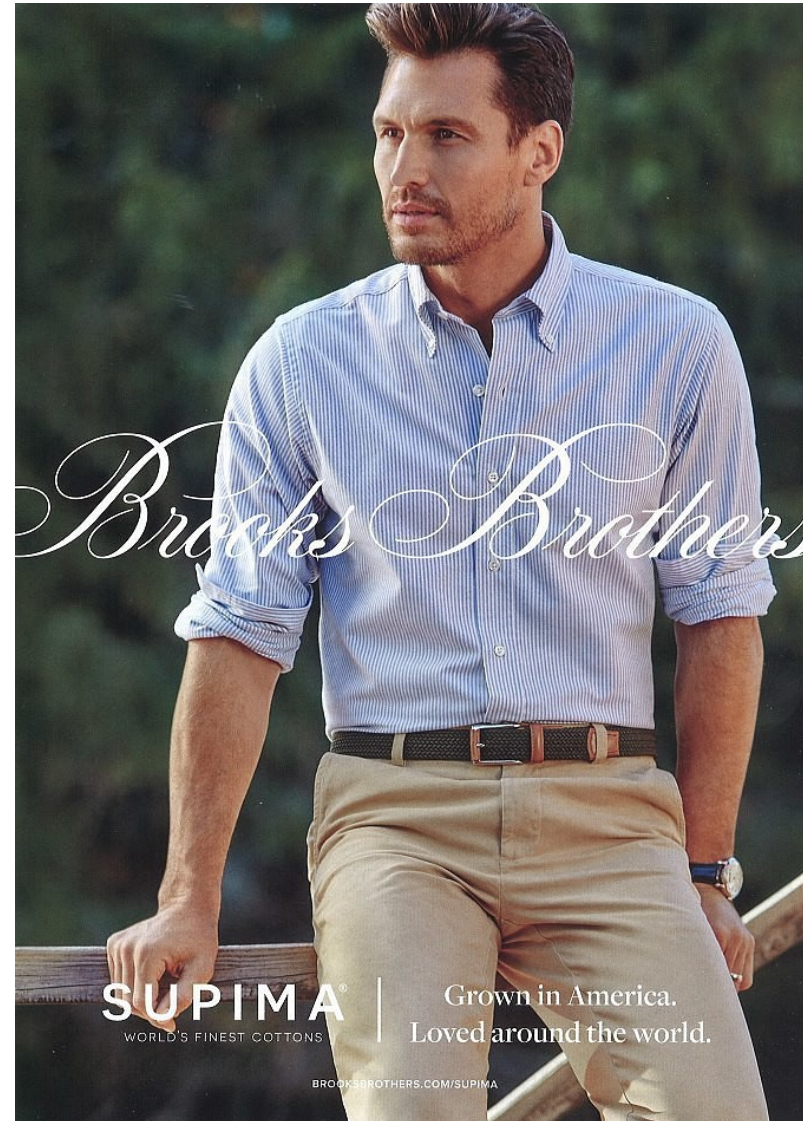

LINKMODELS
INTERNATIONAL LTD.

NATHAN K

Height: 185cm / 6' 1"   Chest: 102cm / 40"   Waist: 81cm / 32"   Shoes: 46.5 EU / 12½ US / 12 UK   Hair: Brown   Eyes: Brown