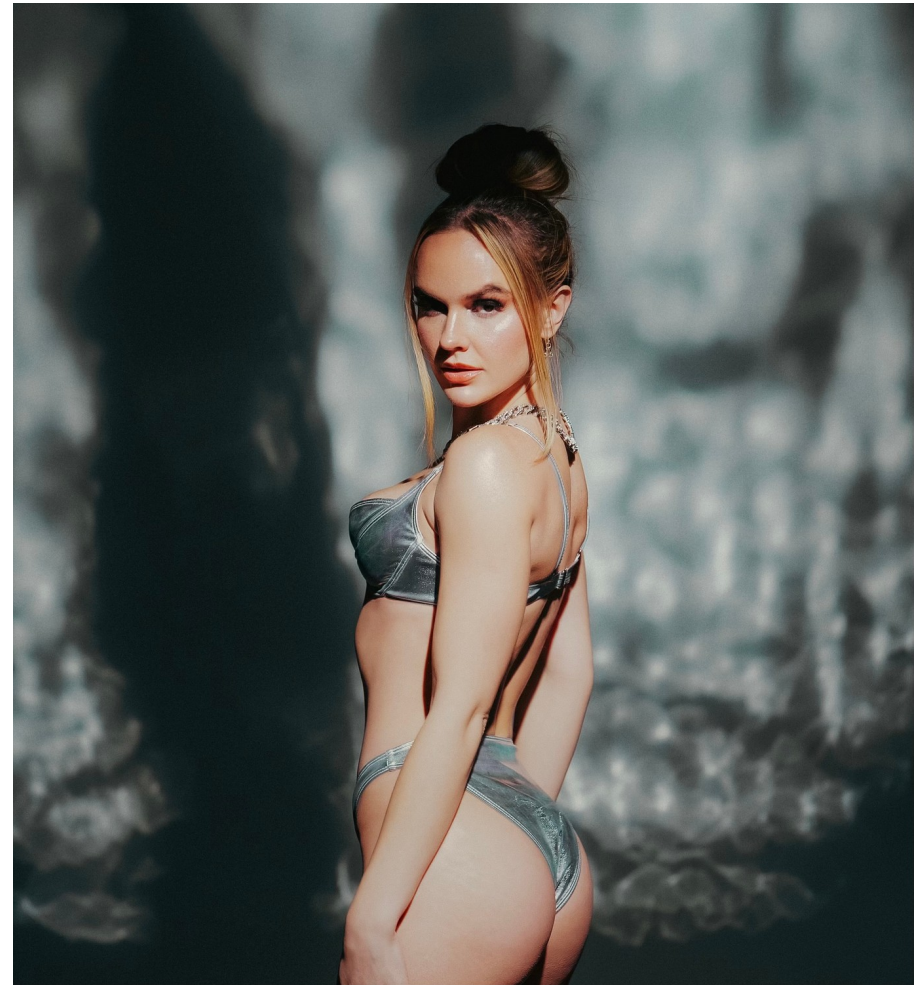

LINKMODELS
INTERNATIONAL LTD.

DASHA I

Height: 174cm / 5' 8½"   Bust: 86cm / 34" BC   Waist: 61cm / 24"   Hips: 91cm / 36"   Shoes: 38 EU / 7 US / 5 UK   Hair: Blond   Eyes: Brown