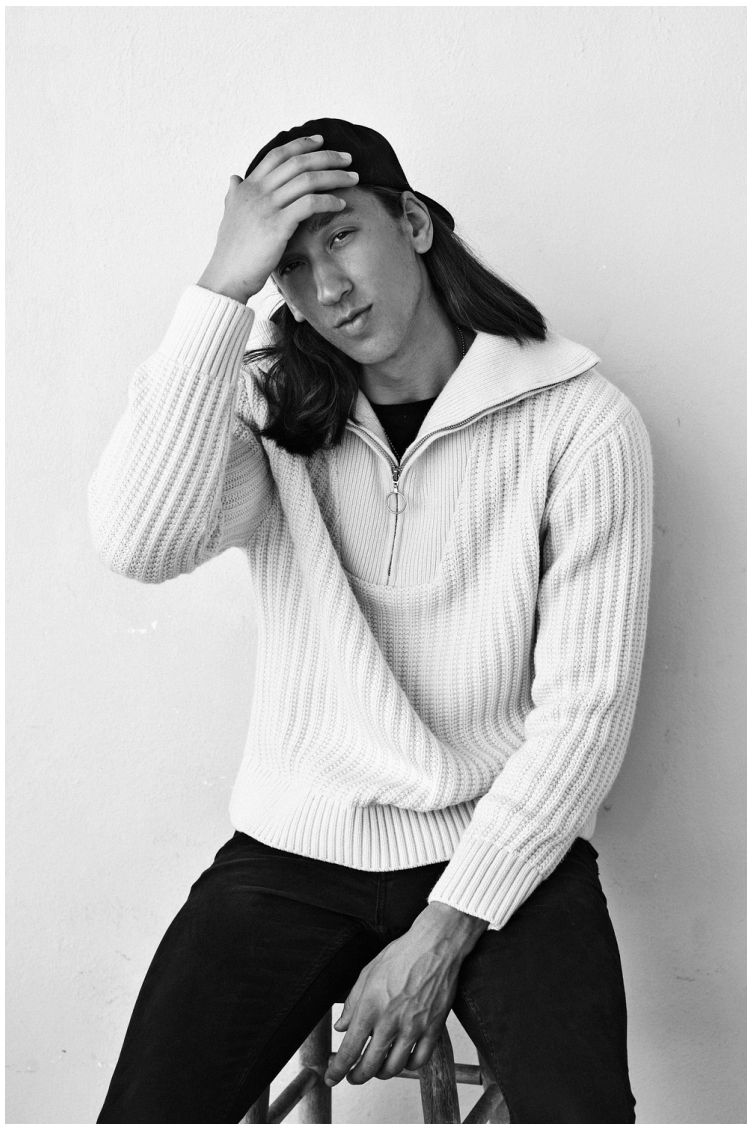

LINKMODELS
INTERNATIONAL LTD.

ELIJAH B

Height: 188cm / 6' 2" Chest: 104cm / 41" Waist: 81cm / 32" Shoes: 45 EU / 11 US / 10.5 UK Hair: Dark blond Eyes: Hazel