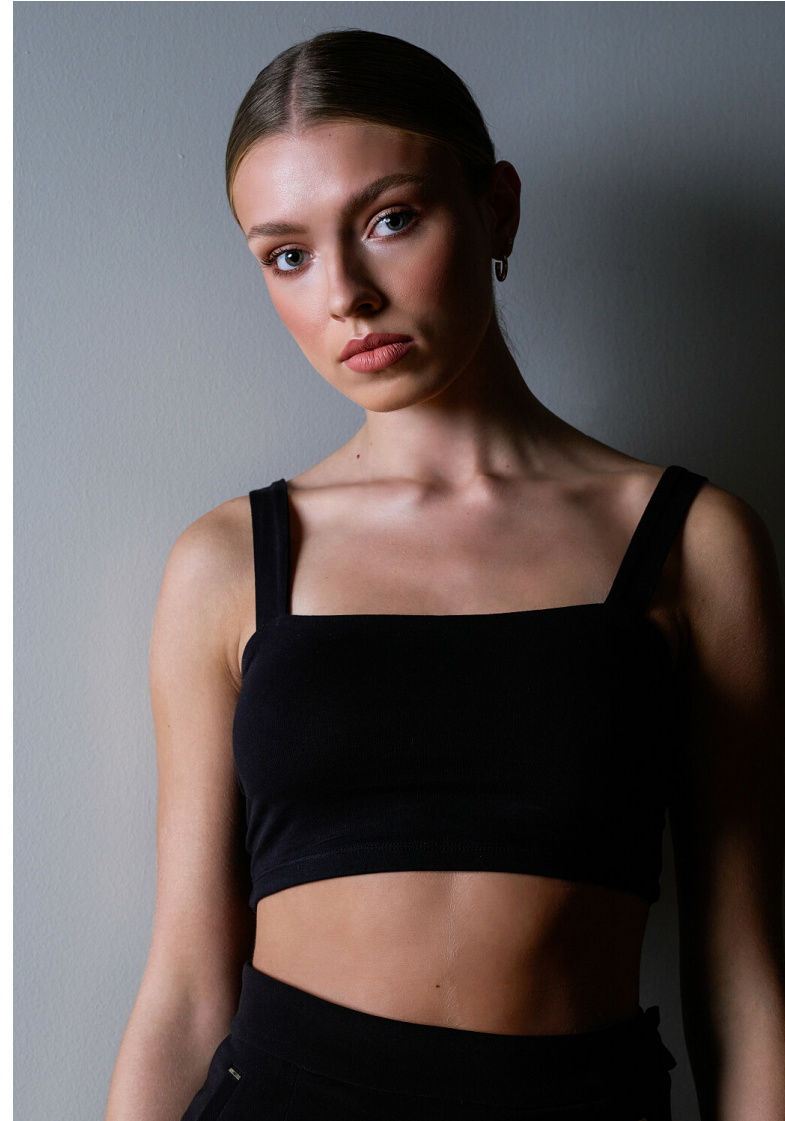

LINKMODELS
INTERNATIONAL LTD.

EMMA B

Height: 178.5cm / 5' 10½"   Bust: 86cm / 34" BC   Waist: 68cm / 27"   Hips: 97cm / 38"   Shoes: 41 EU / 10 US / 8 UK   Hair: Blond   Eyes: Blue   Vaccinated: Yes