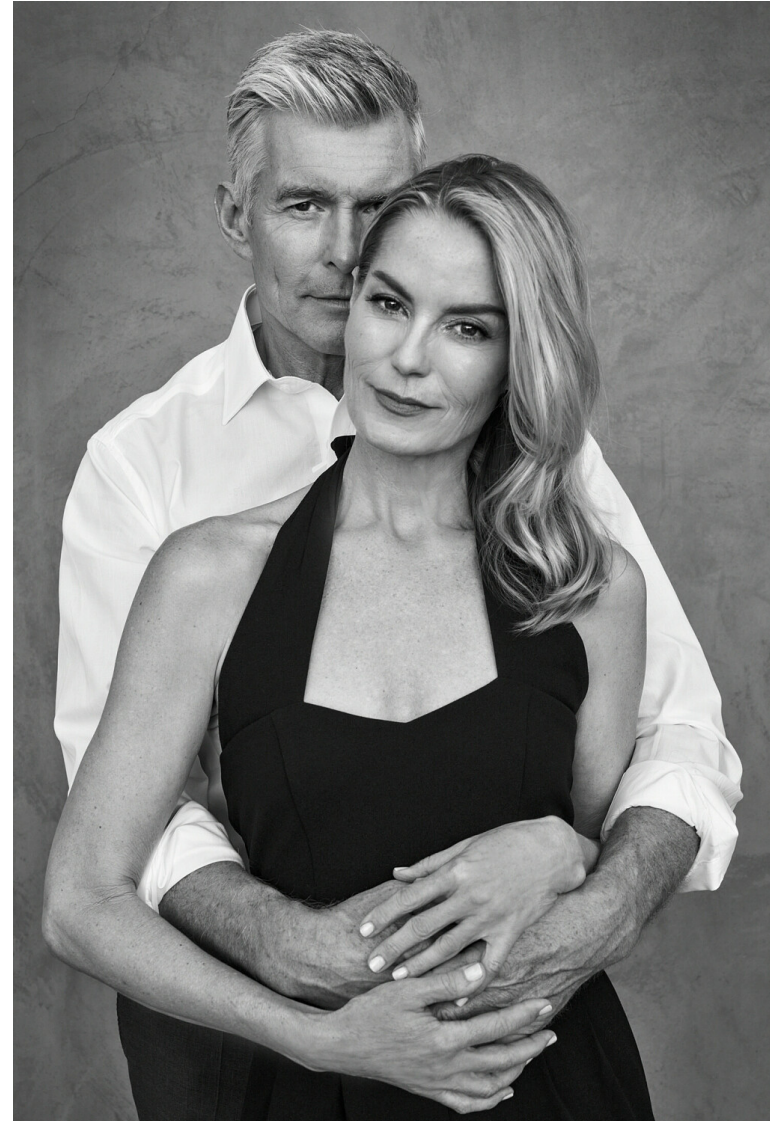

**SIMON R**

Height: 188cm / 6' 2"   Chest: 107cm / 42"   Waist: 86cm / 34"   Shoes: 46 EU / 12 US / 11.5 UK   Hair: Salt&Pepper   Eyes: Blue

**LINK**MODELS  
INTERNATIONAL LTD.

**SIMON R**

Height: 188cm / 6' 2" Chest: 107cm / 42" Waist: 86cm / 34" Shoes: 46 EU / 12 US / 11.5 UK Hair: Salt&Pepper Eyes: Blue

**LINK**MODELS  
INTERNATIONAL LTD.

**SIMON R**

Height: 188cm / 6' 2" Chest: 107cm / 42" Waist: 86cm / 34" Shoes: 46 EU / 12 US / 11.5 UK Hair: Salt&Pepper Eyes: Blue

**LINK**MODELS  
INTERNATIONAL LTD.

**SIMON R**

Height: 188cm / 6' 2" Chest: 107cm / 42" Waist: 86cm / 34" Shoes: 46 EU / 12 US / 11.5 UK Hair: Salt&Pepper Eyes: Blue

**LINK**MODELS  
INTERNATIONAL LTD.

**SIMON R**

Height: 188cm / 6' 2" Chest: 107cm / 42" Waist: 86cm / 34" Shoes: 46 EU / 12 US / 11.5 UK Hair: Salt&Pepper Eyes: Blue

**LINK**MODELS  
INTERNATIONAL LTD.

**SIMON R**

Height: 188cm / 6' 2"   Chest: 107cm / 42"   Waist: 86cm / 34"   Shoes: 46 EU / 12 US / 11.5 UK   Hair: Salt&Pepper   Eyes: Blue