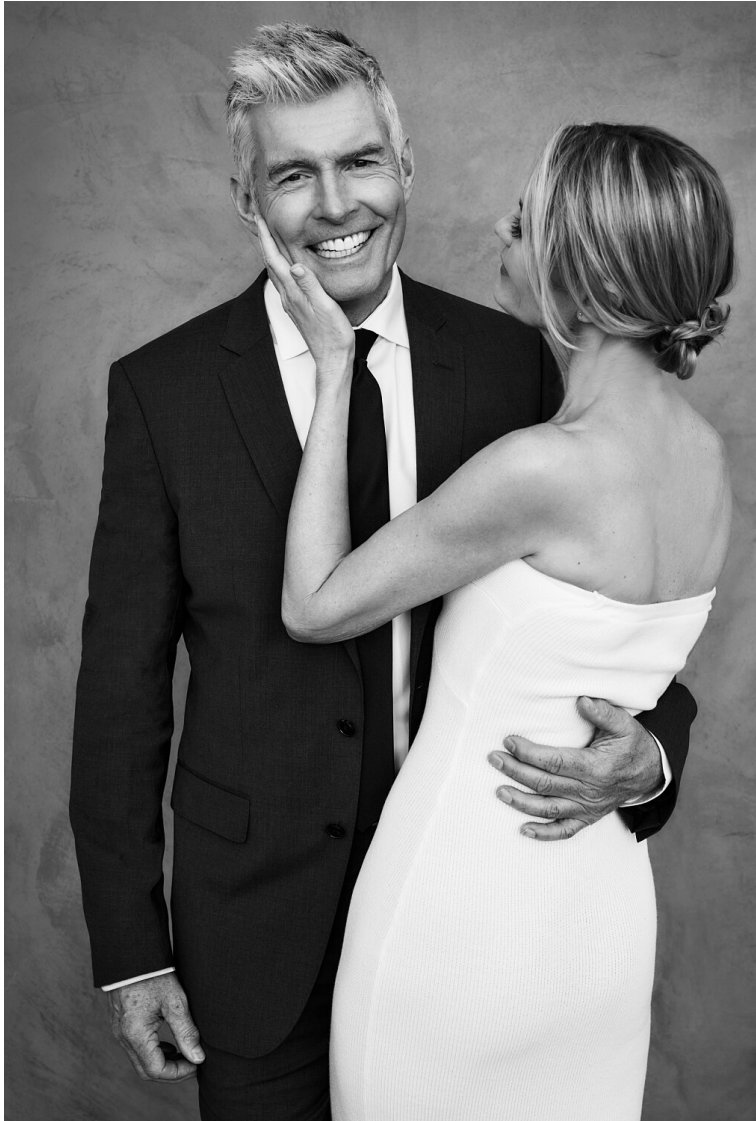

**LINK**MODELS  
INTERNATIONAL LTD.

**SIMON R**

Height: 188cm / 6' 2"   Chest: 107cm / 42"   Waist: 86cm / 34"   Shoes: 46 EU / 12 US / 11.5 UK   Hair: Salt&Pepper   Eyes: Blue

**LINK**MODELS  
INTERNATIONAL LTD.

**SIMON R**

Height: 188cm / 6' 2"   Chest: 107cm / 42"   Waist: 86cm / 34"   Shoes: 46 EU / 12 US / 11.5 UK   Hair: Salt&Pepper   Eyes: Blue

**LINK**MODELS  
INTERNATIONAL LTD.

**SIMON R**

Height: 188cm / 6' 2" Chest: 107cm / 42" Waist: 86cm / 34" Shoes: 46 EU / 12 US / 11.5 UK Hair: Salt&Pepper Eyes: Blue

**LINK**MODELS  
INTERNATIONAL LTD.

**SIMON R**

Height: 188cm / 6' 2" Chest: 107cm / 42" Waist: 86cm / 34" Shoes: 46 EU / 12 US / 11.5 UK Hair: Salt&Pepper Eyes: Blue

**LINK**MODELS  
INTERNATIONAL LTD.

**SIMON R**

Height: 188cm / 6' 2" Chest: 107cm / 42" Waist: 86cm / 34" Shoes: 46 EU / 12 US / 11.5 UK Hair: Salt&Pepper Eyes: Blue

**LINK**MODELS  
INTERNATIONAL LTD.

**SIMON R**

Height: 188cm / 6' 2" Chest: 107cm / 42" Waist: 86cm / 34" Shoes: 46 EU / 12 US / 11.5 UK Hair: Salt&Pepper Eyes: Blue